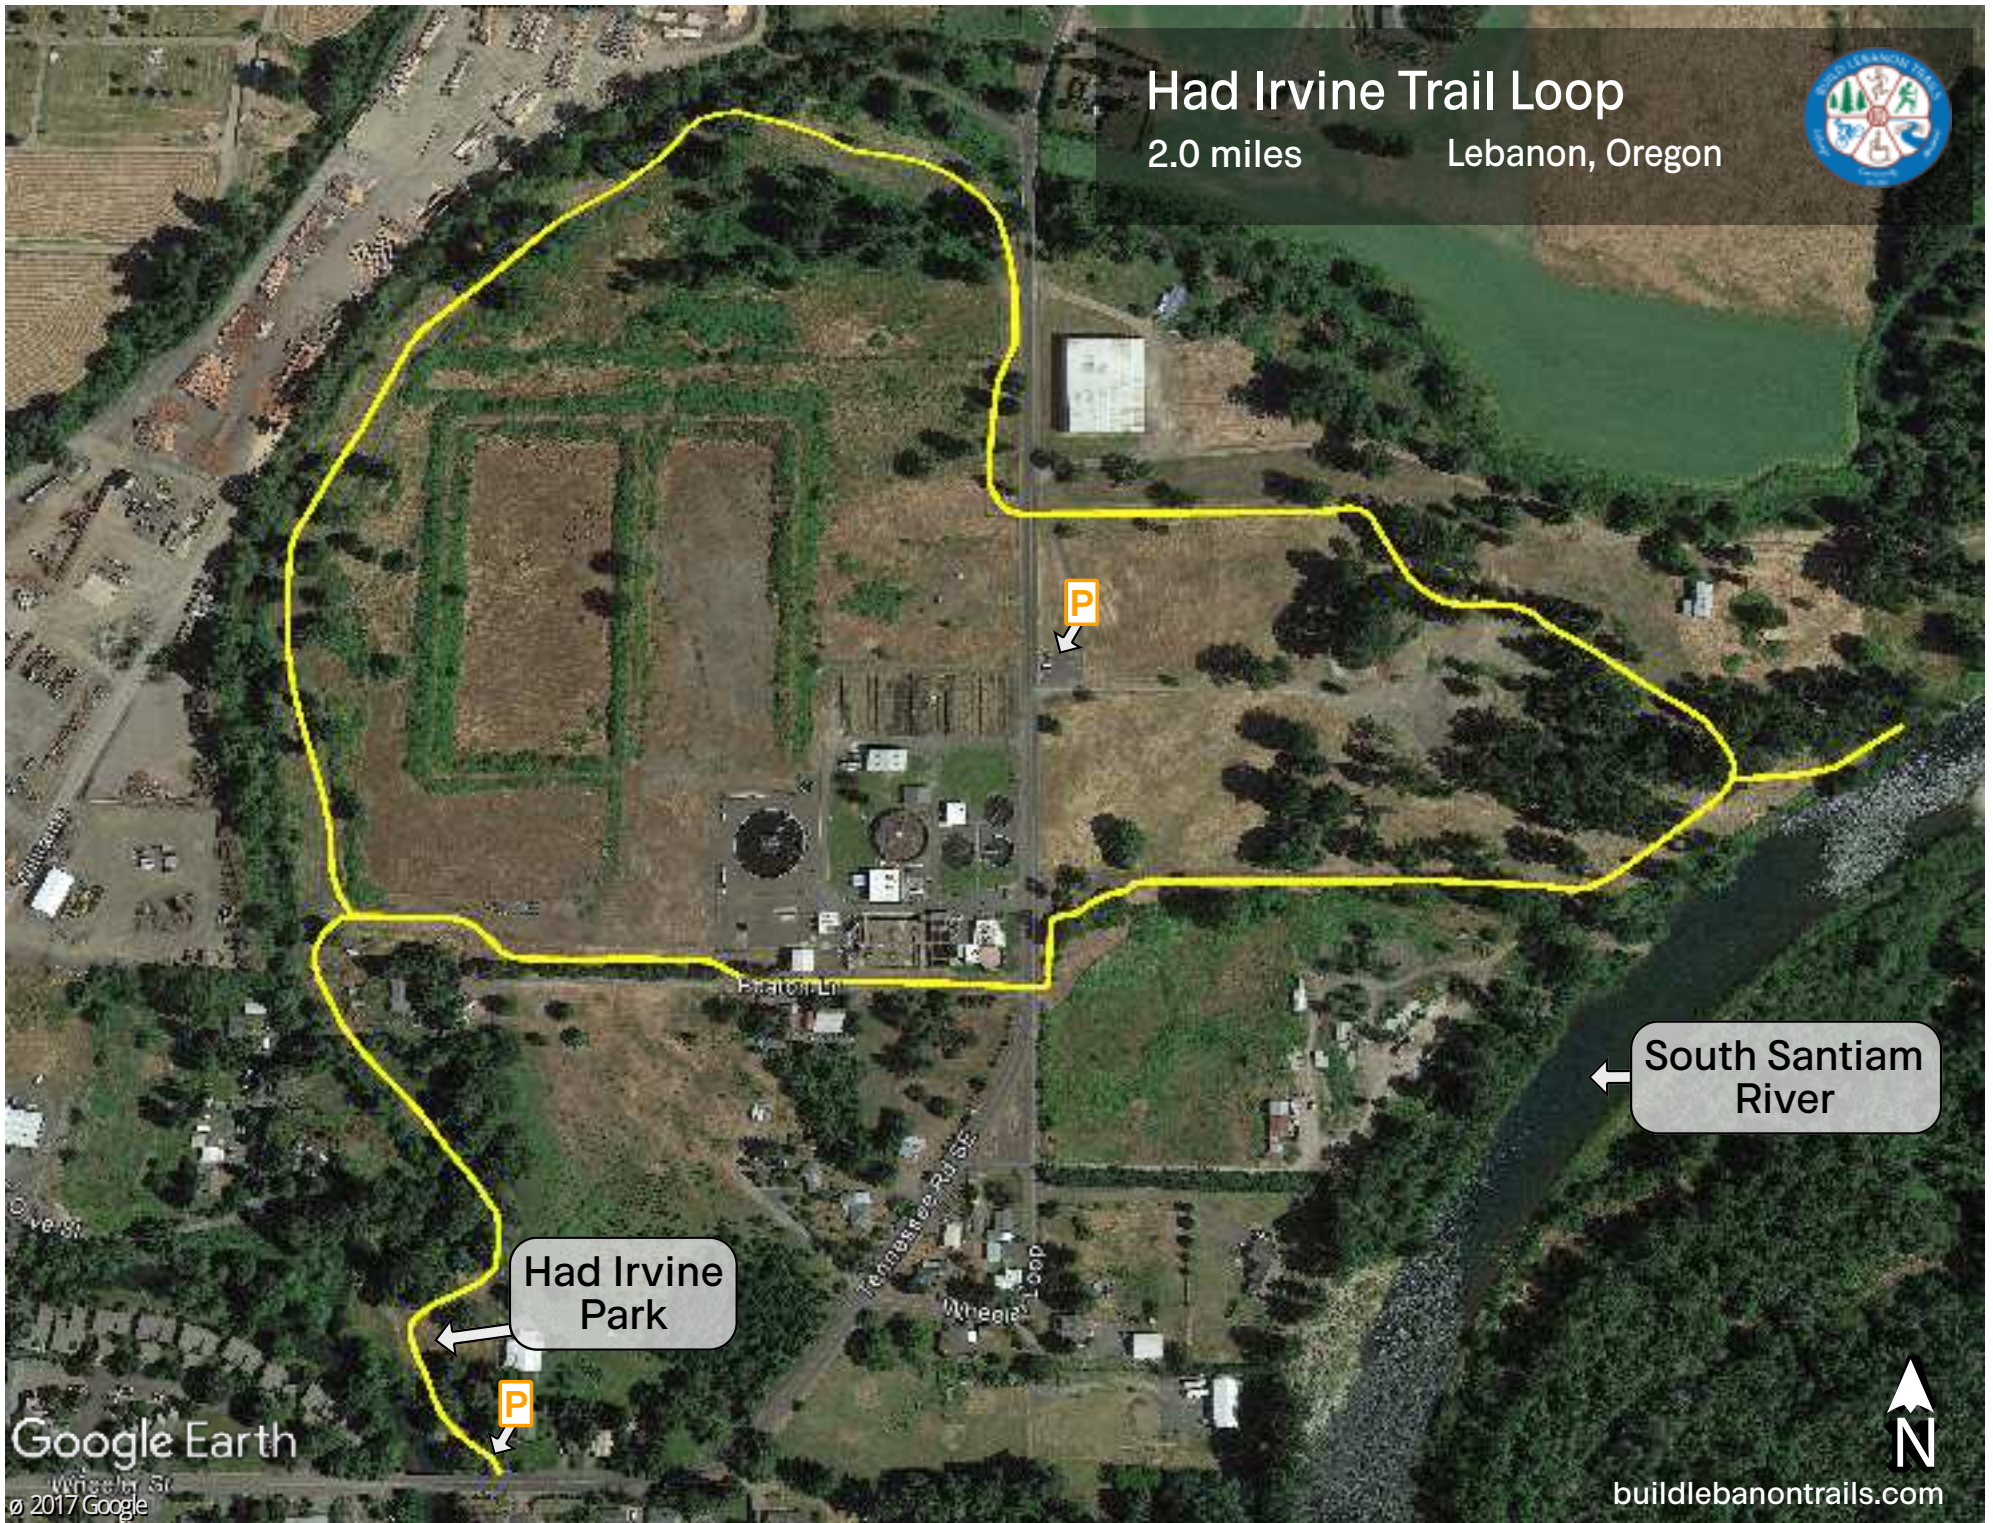

Had Irvine Trail Loop

2.0 miles

Lebanon, Oregon

Google Earth

© 2017 Google

Had Irvine Park

South Santiam River

buildlebanontrails.com